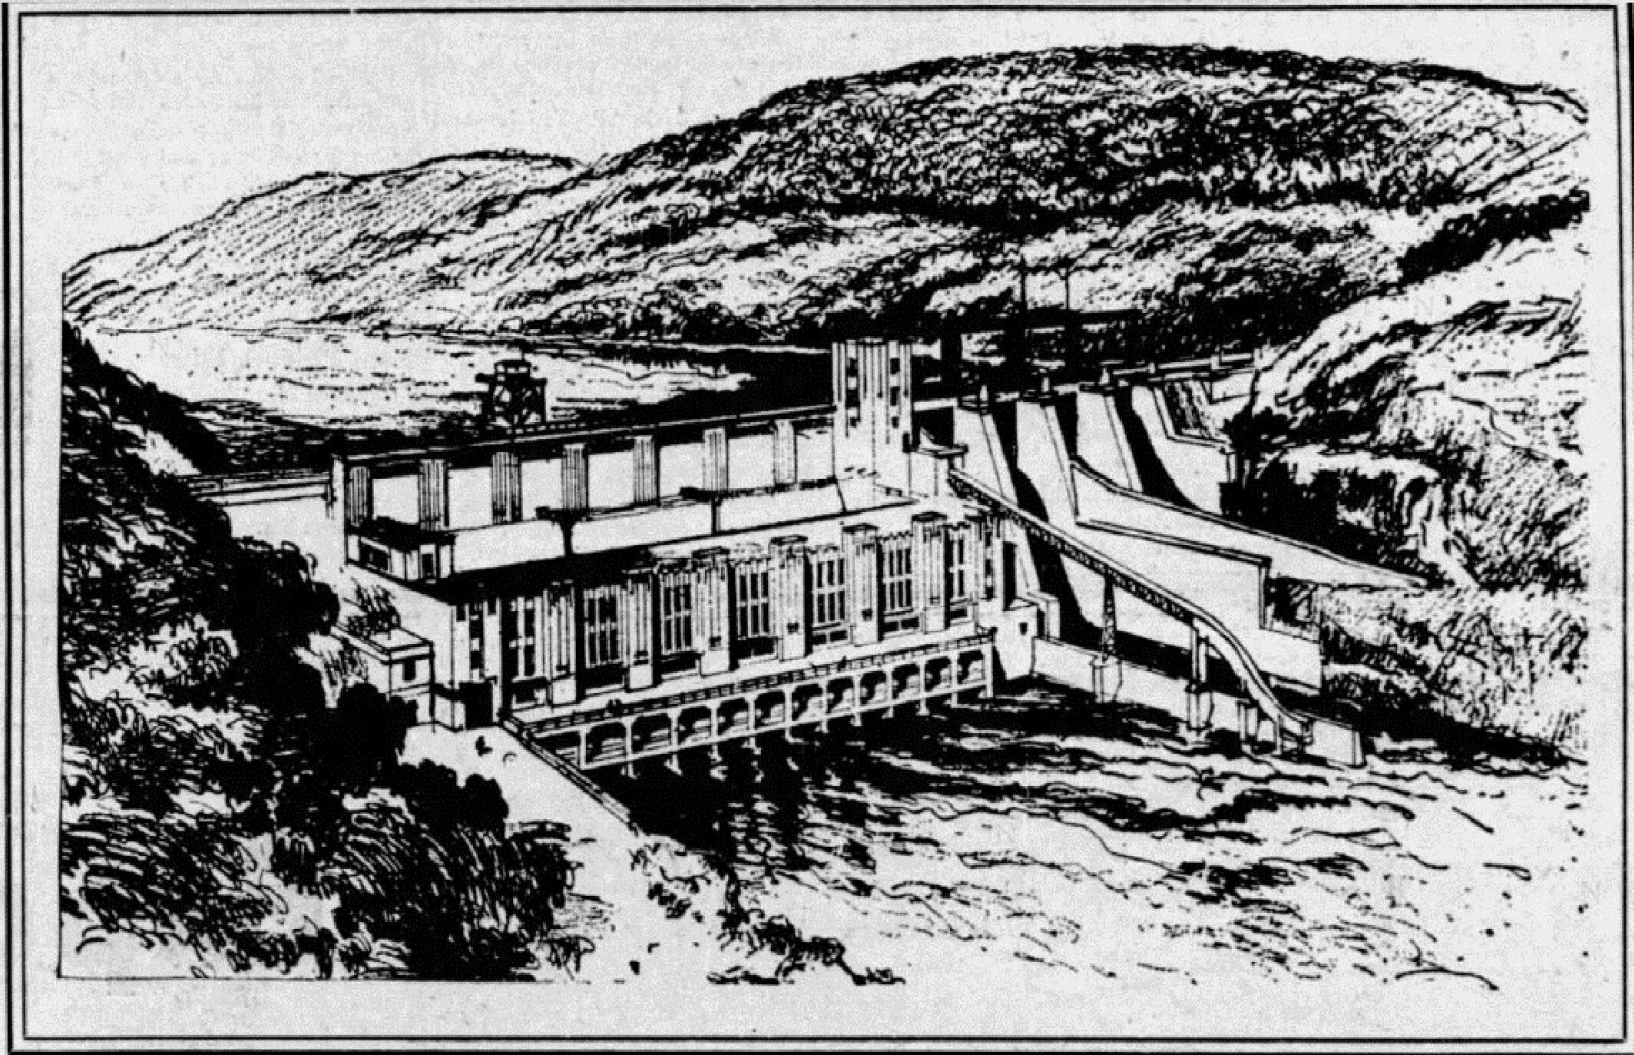

NATIONAL POST 28 septembre 1950

AIDS CANADA'S WAR EFFORT RESERVE POWER SUPPLY

One of the modern plants of the Shawinigan system, located at Rapide Blanc, 114 miles above Shawinigan Falls on the St. Maurice River. It is of the same order as a power producer as the plant now rapidly approaching completion at La Tuque. The Rapide Blanc plant develops 160,000 horsepower and can be extended to 240,000. The La Tuque plant will come into production this fall.